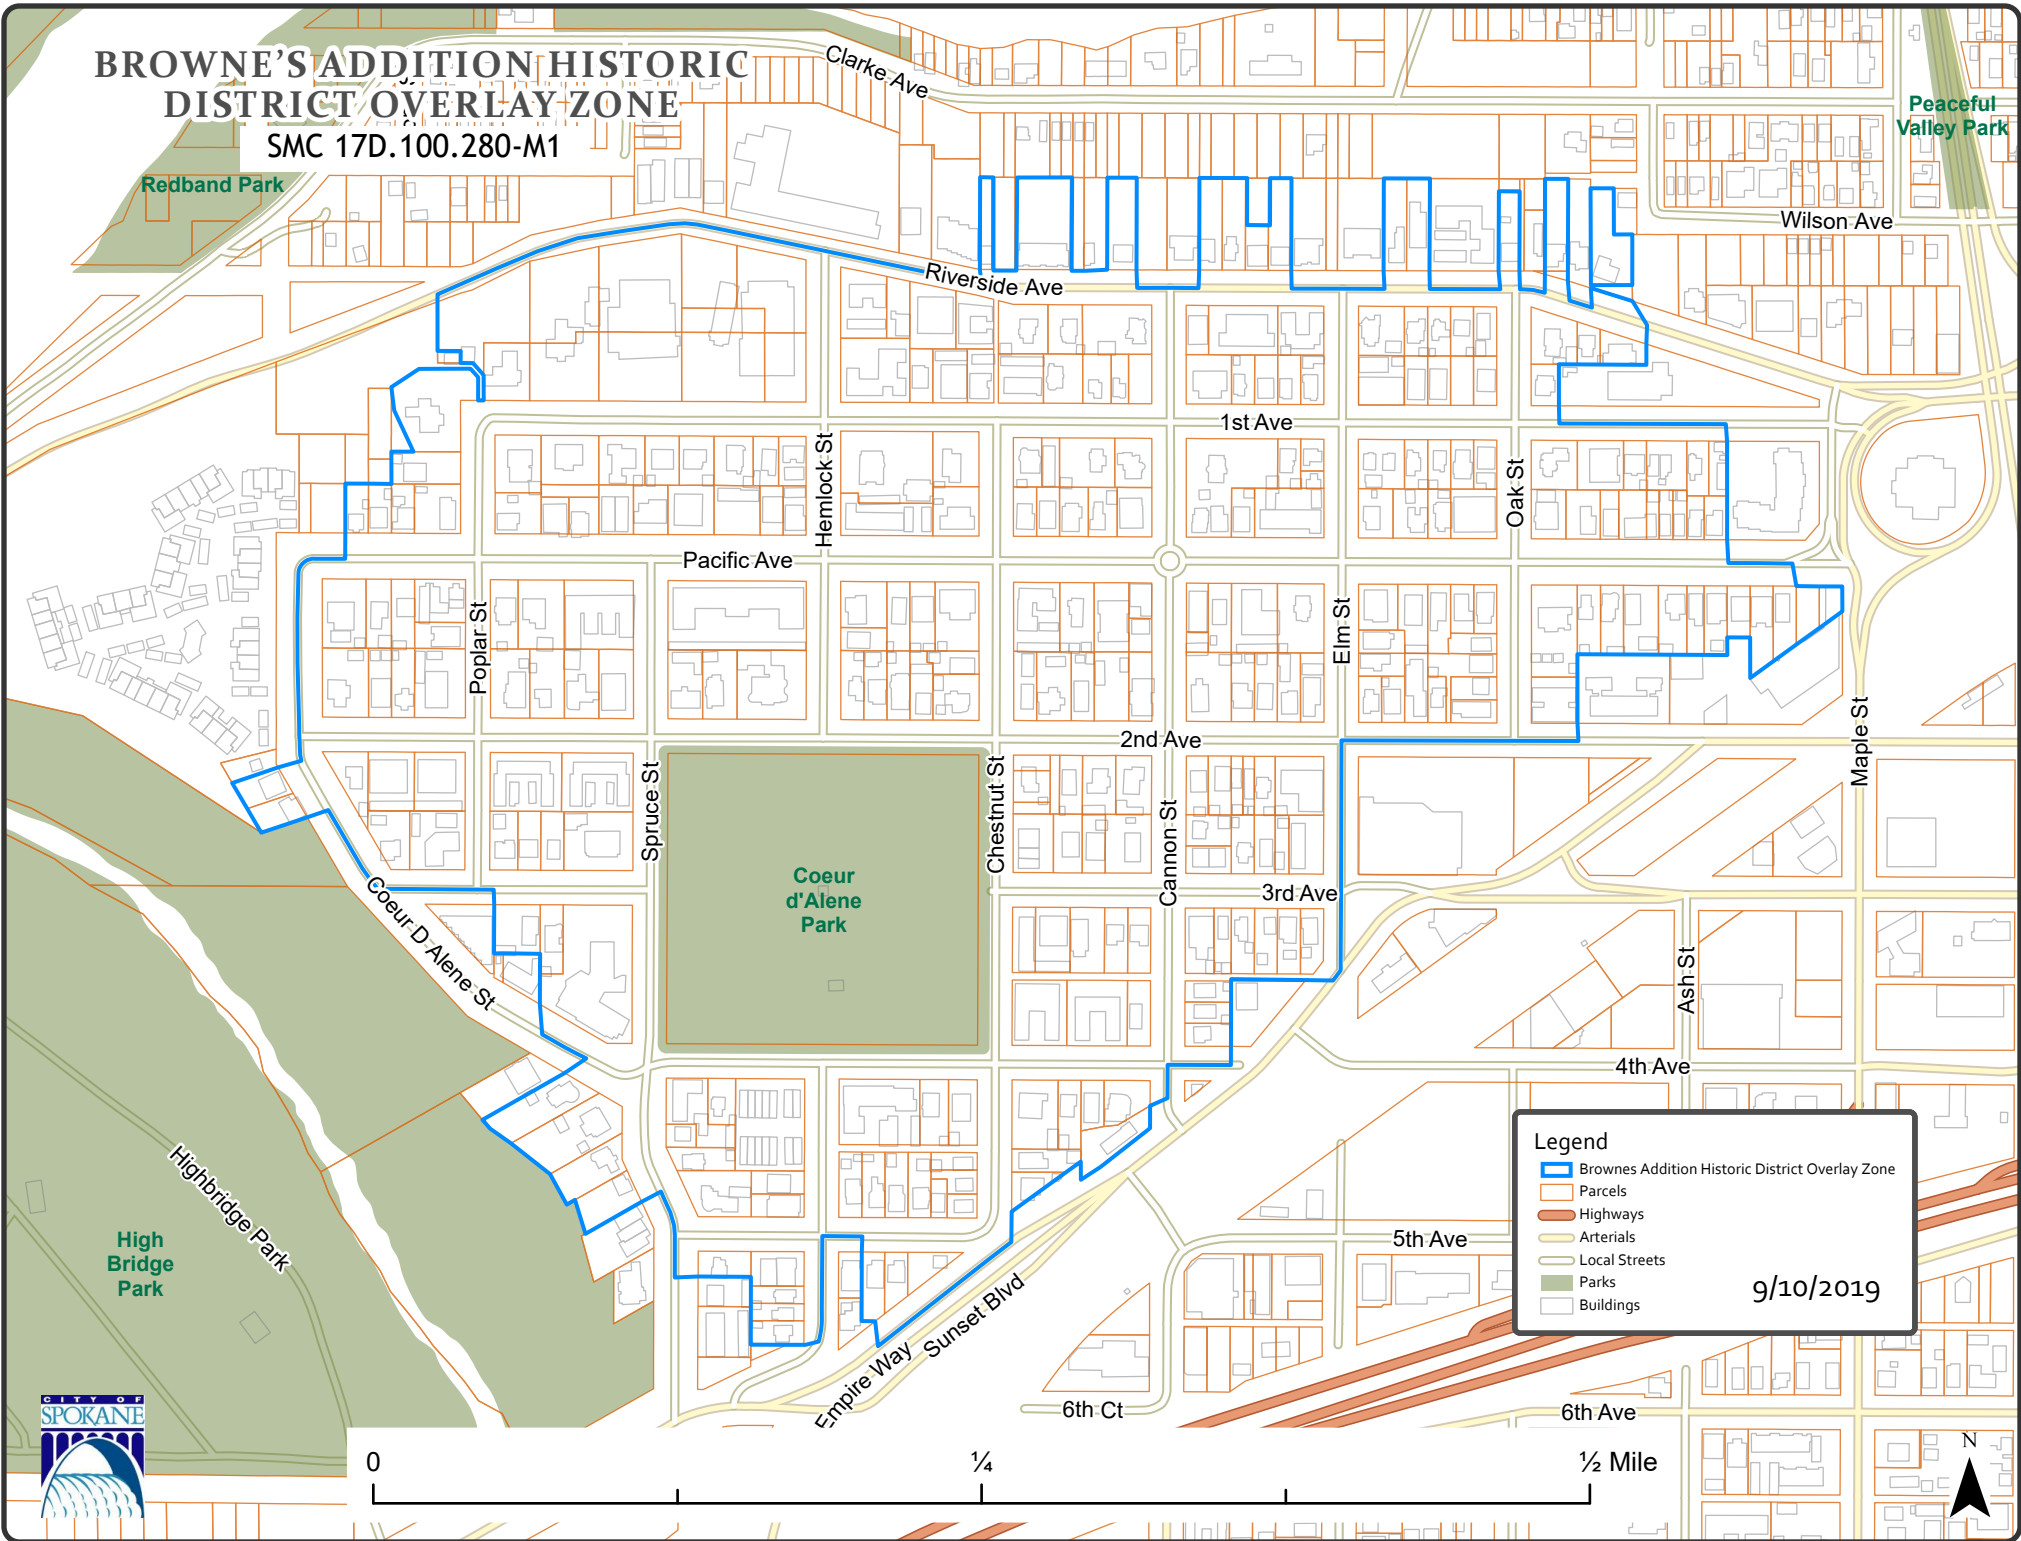

BROWNE'S ADDITION HISTORIC DISTRICT OVERLAY ZONE

SMC 17D.100.280-M1

Legend

- Browns Addition Historic District Overlay Zone
- Parcels
- Highways
- Arterials
- Local Streets
- Parks
- Buildings

9/10/2019